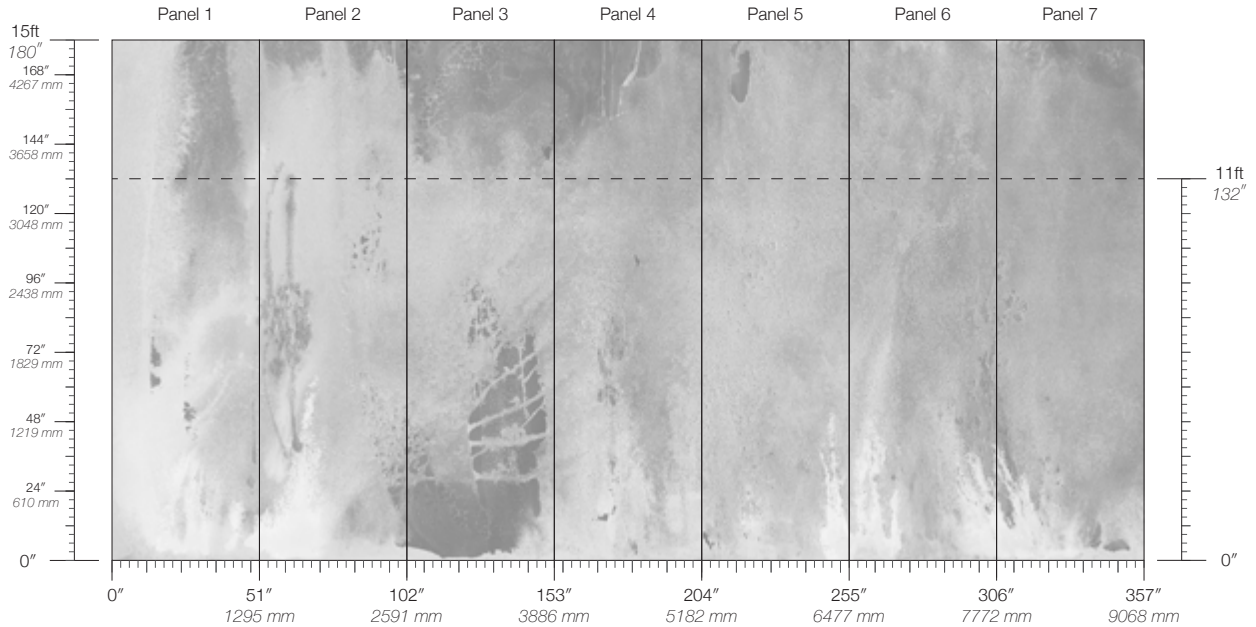

Oceania Fathom

Suitable for residential and commercial projects

COLOR
Fathom

STOCK
Made to order

REPEAT
Non-repeating

CONTACT
sales@calicowallpaper.com
+1 718 243 1705
57 Lispenard Street
New York, NY 10013 USA

ITEM
2802

MINIMUM
1 panel

LEAD TIME
4 weeks to print

CONTENT
Type II Vinyl

MAINTENANCE
Water-based cleanser

ORIGIN
USA

DISCLAIMER
Panel maps represent mural artwork only. Reference the physical sample for color and texture.

PANEL WIDTH
51" / 1295 mm trimmed

FLAMMABILITY
ASTM E84 Adhered Class A

DETAILS
Custom options available

PANEL HEIGHT
132" / 3353 mm standard
180" / 4572 mm standard

ENVIRONMENTAL
Recycled Content, Phthalate Free
Low VOC, HPD Available

PRICE
Available upon request